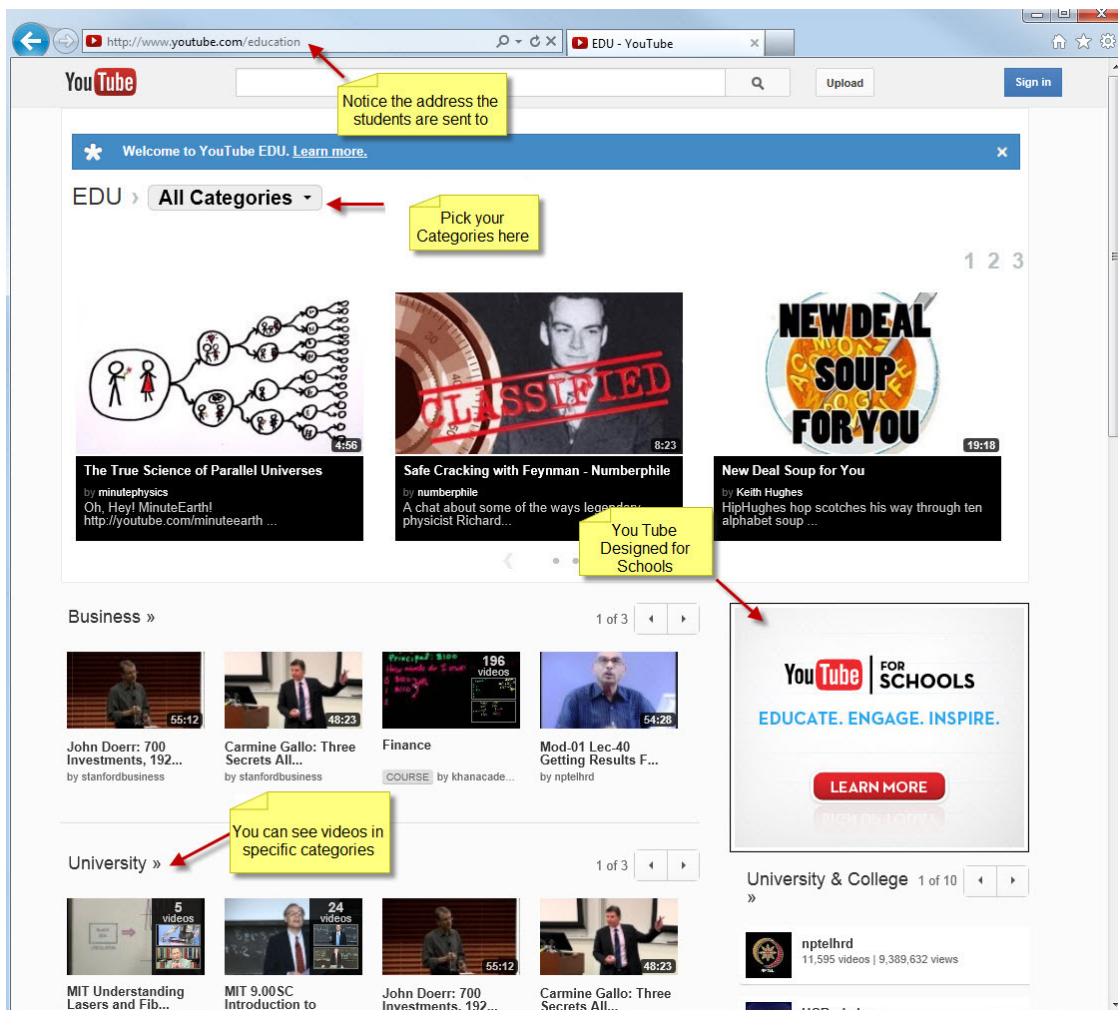

# Introducing YouTube.com/education

Our web filter vendor, Lightspeed, offers an education filter for the youtube.com webpage for students. This allows them to access youtube.com, but it redirects them to the education portion and will not allow them onto the full site. This site has tons of educational videos that have already been added. We have set this up and it has been implemented. The staff has access to the full site but they can go to [www.youtube.com/education](http://www.youtube.com/education) to see this section of youtube.com. Below is an example of what the page looks like with a few highlighted areas.